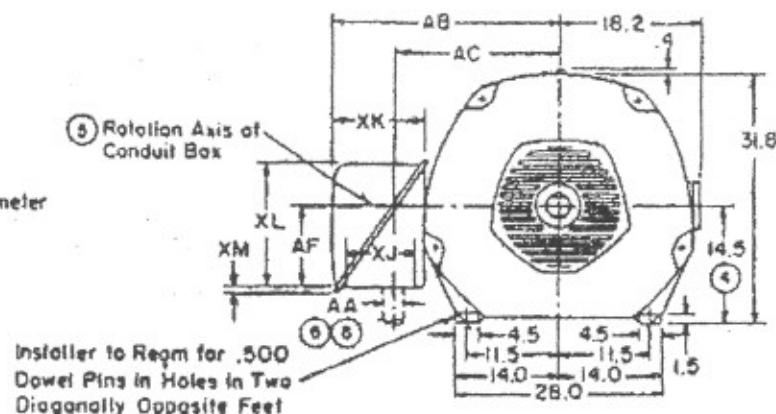

TEFC and Explosion Proof

Life-Line D Motors, Squirrel Cage, All Speeds

Dimensions, Inches Not to be used for construction purposes unless dimensions are approved.

Applicable to each frame size

Frame No.	B	C	F	L	M	AD④	Rear Shaft Extension					Front Shaft Extension⑦					Recommended Coupling Bore		Approx Wt., Pounds		
							U①	Key Size			N	V②	FU①	Key Size			FN	FV②		Min.	Max.
								a	b	c③				a	b	c③					
5809-H	35.50	81.56	16.00	29.80	26.00	14.50	2.875	.750	.750	4.00	5.78	5.50	2.875	.750	.750	4.00	5.96	5.50	2.8720	2.8730	5400
5809-S	35.50	62.56	16.00	29.80	26.00	14.50	3.375	.875	.875	6.00	6.76	6.50	3.375	.875	.875	5.00	6.96	6.50	3.3720	3.3730	5410
5809-L	35.50	63.56	16.00	29.80	26.00	14.50	3.875	1.000	1.000	6.00	7.76	7.50	3.875	1.000	1.000	6.00	7.96	7.50	3.8720	3.8730	5420
5810-H	39.50	65.56	18.00	31.80	28.00	16.50	2.875	.750	.750	4.00	5.76	5.50	2.875	.750	.750	4.00	5.96	5.50	2.8720	2.8730	6150
5810-S	39.50	66.56	18.00	31.80	28.00	16.50	3.375	.875	.875	5.00	6.76	6.50	3.375	.875	.875	5.00	6.96	6.50	3.3720	3.3730	6160
5810-L	39.50	67.56	18.00	31.80	28.00	16.50	3.875	1.000	1.000	6.00	7.76	7.50	3.875	1.000	1.000	6.00	7.96	7.50	3.8720	3.8730	6170
5811-H	43.50	69.56	20.00	33.80	30.00	18.50	2.875	.750	.750	4.00	5.78	5.50	2.875	.750	.750	4.00	5.96	5.50	2.8720	2.8730	6700
5811-S	43.50	70.56	20.00	33.80	30.00	18.50	3.375	.875	.875	5.00	6.76	6.50	3.375	.875	.875	5.00	6.96	6.50	3.3720	3.3730	6710
5811-L	43.50	71.56	20.00	33.80	30.00	18.50	3.875	1.000	1.000	6.00	7.76	7.50	3.875	1.000	1.000	6.00	7.96	7.50	3.8720	3.8730	6920

Standard Fan Cooled, Cast Iron Conduit Box

Standard Conduit Box, XG=11.0

Special Conduit Box, XG=14.0

AA	AB	AC	AF	XH	XJ	XL	XK	AA	AB	AC	AF	XH	XJ	XL	XK
⑥	27.6	22.2	10.0	9.0	7.6	15.5	10.0	⑥	30.6	24.1	13.0	10.0	10.0	18.8	12.9