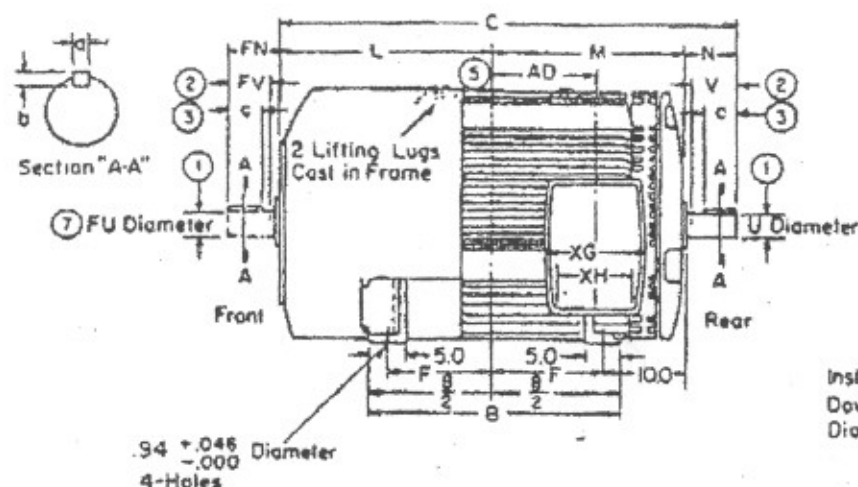

TEFC and Explosion Proof

Life-Line D Motors, Squirrel Cage, All Speeds

Dimensions, Inches Not to be used for construction purposes unless dimensions are approved.

Applicable to each frame size

Frame No.	B	C	F	L	M	AD④	Rear Shaft Extension					Front Shaft Extension⑦					Recommended Coupling Bore		Approx Wt., Pounds		
							U①	Key Size			N	V②	FU①	Key Size			FN	FV②		Min.	Max.
								a	b	c③				a	b	c③					
5809-H	35.50	81.56	16.00	29.80	26.00	14.50	2.875	.750	.750	4.00	5.78	5.50	2.875	.750	.750	4.00	5.96	5.50	2.8720	2.8730	5400
5809-S	35.50	62.56	16.00	29.80	26.00	14.50	3.375	.875	.875	6.00	6.76	6.50	3.375	.875	.875	5.00	6.96	6.50	3.3720	3.3730	5410
5809-L	35.50	63.56	16.00	29.80	26.00	14.50	3.875	1.000	1.000	6.00	7.76	7.50	3.875	1.000	1.000	6.00	7.96	7.50	3.8720	3.8730	5420
5810-H	39.50	65.56	18.00	31.80	28.00	16.50	2.875	.750	.750	4.00	5.76	5.50	2.875	.750	.750	4.00	5.96	5.50	2.8720	2.8730	6150
5810-S	39.50	66.56	18.00	31.80	28.00	16.50	3.375	.875	.875	5.00	6.76	6.50	3.375	.875	.875	5.00	6.96	6.50	3.3720	3.3730	6160
5810-L	39.50	67.56	18.00	31.80	28.00	16.50	3.875	1.000	1.000	6.00	7.76	7.50	3.875	1.000	1.000	6.00	7.96	7.50	3.8720	3.8730	6170
5811-H	43.50	69.56	20.00	33.80	30.00	18.50	2.875	.750	.750	4.00	5.78	5.50	2.875	.750	.750	4.00	5.96	5.50	2.8720	2.8730	6700
5811-S	43.50	70.56	20.00	33.80	30.00	18.50	3.375	.875	.875	5.00	6.76	6.50	3.375	.875	.875	5.00	6.96	6.50	3.3720	3.3730	6710
5811-L	43.50	71.56	20.00	33.80	30.00	18.50	3.875	1.000	1.000	6.00	7.76	7.50	3.875	1.000	1.000	6.00	7.96	7.50	3.8720	3.8730	6920

Standard Fan Cooled, Cast Iron Conduit Box

Standard Conduit Box, XG=11.0

Special Conduit Box, XG=14.0

AA	AB	AC	AF	XH	XJ	XL	XK	AA	AB	AC	AF	XH	XJ	XL	XK
⑥	27.6	22.2	10.0	9.0	7.6	15.5	10.0	⑥	30.6	24.1	13.0	10.0	10.0	18.8	12.9